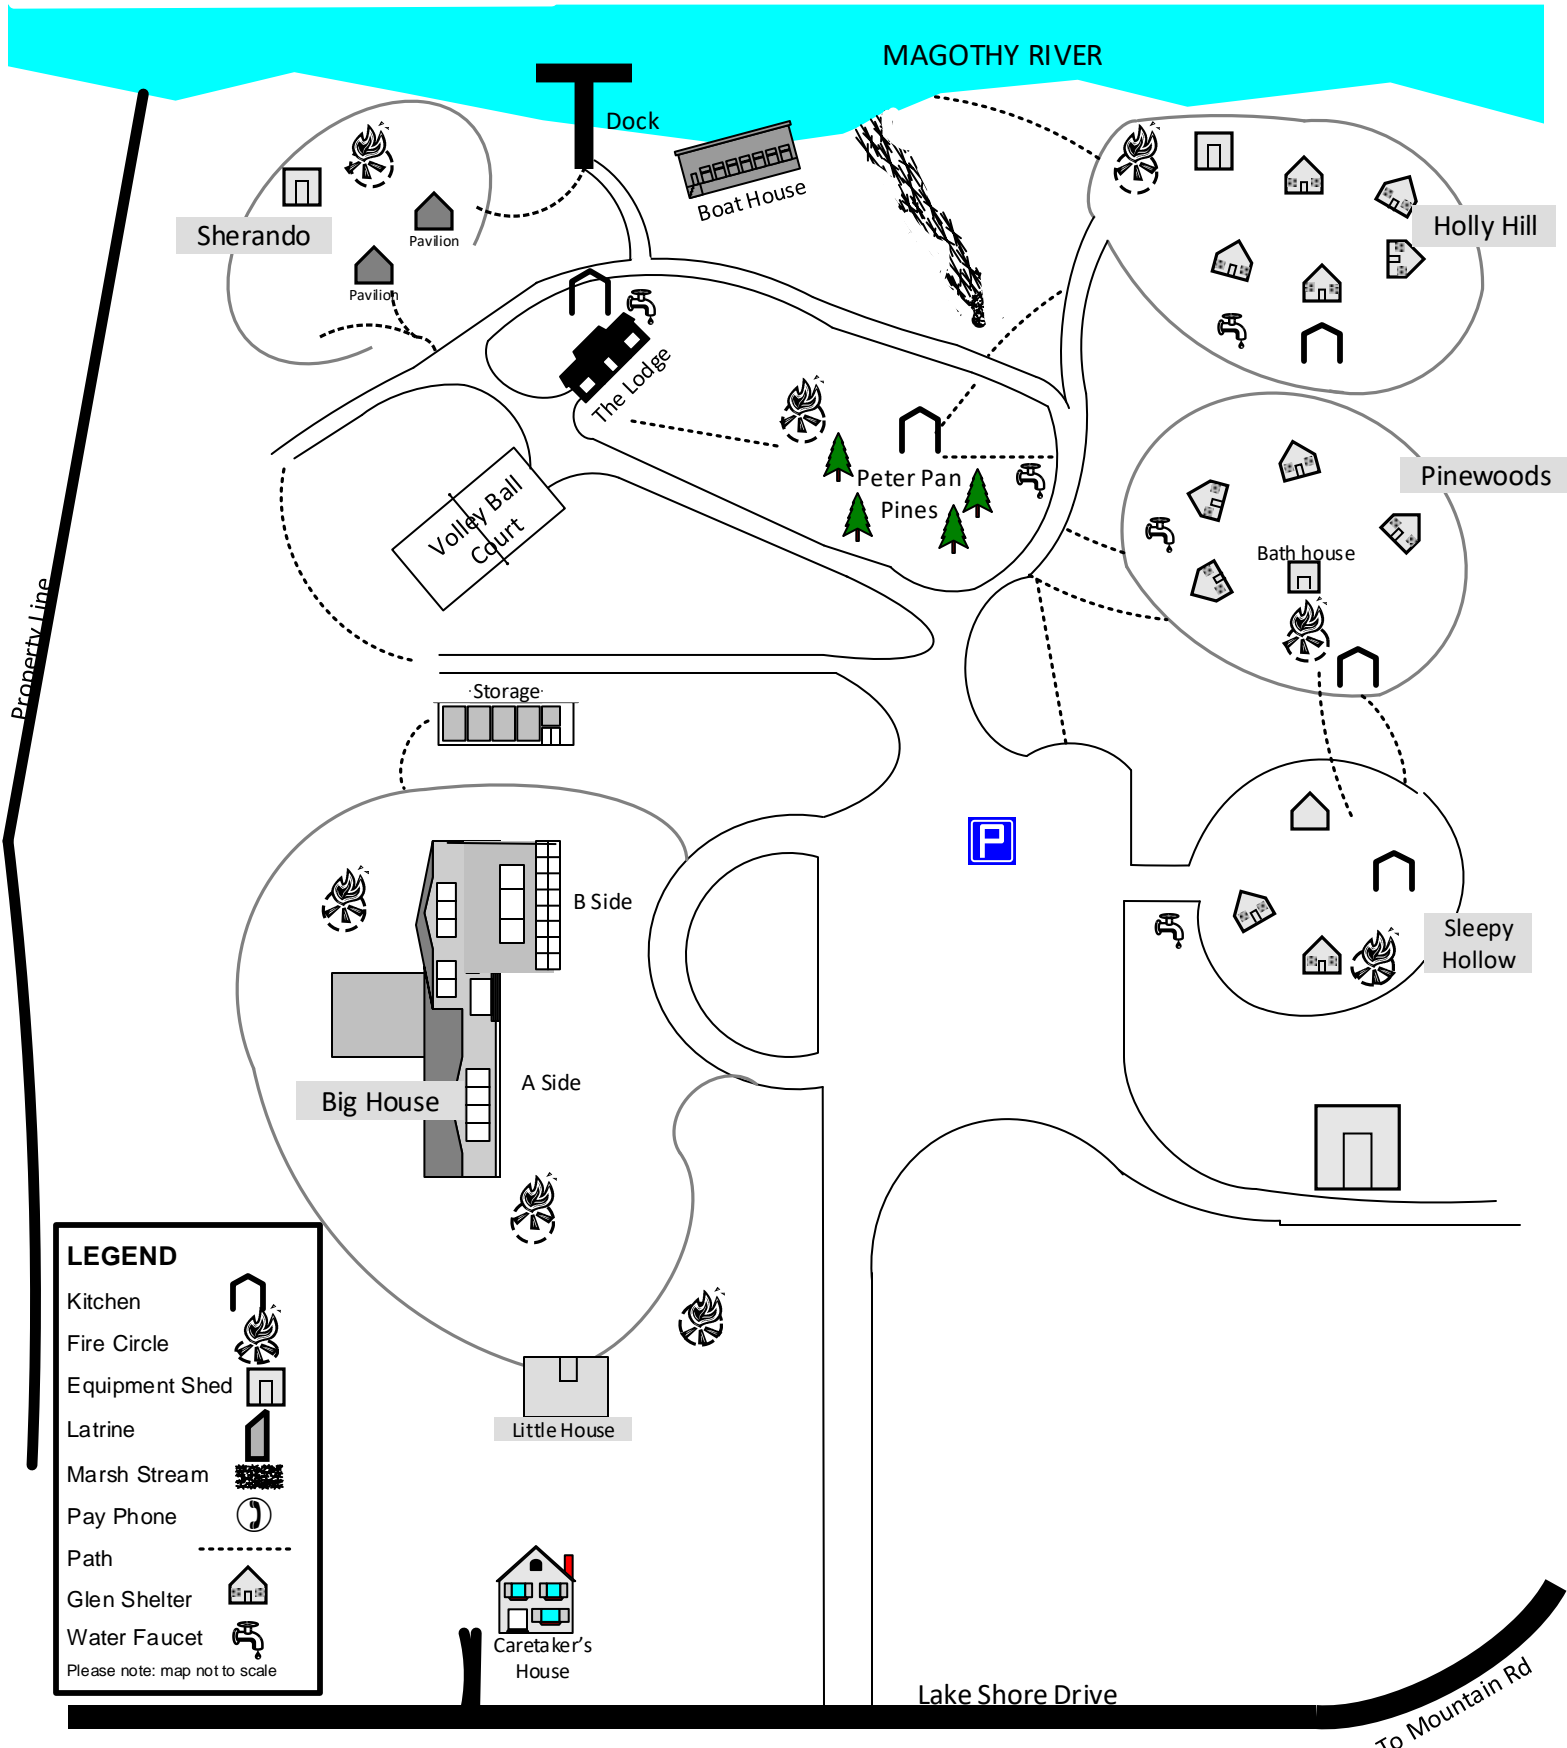

# Camp Whippoorwill

524 Lake Shore Drive  
 Pasadena, MD 21122  
 Emergency Only phone: 443.401.5529  
 19 ACRES

**LEGEND**

- Kitchen
- Fire Circle
- Equipment Shed
- Latrine
- Marsh Stream
- Pay Phone
- Path
- Glen Shelter
- Water Faucet

Please note: map not to scale