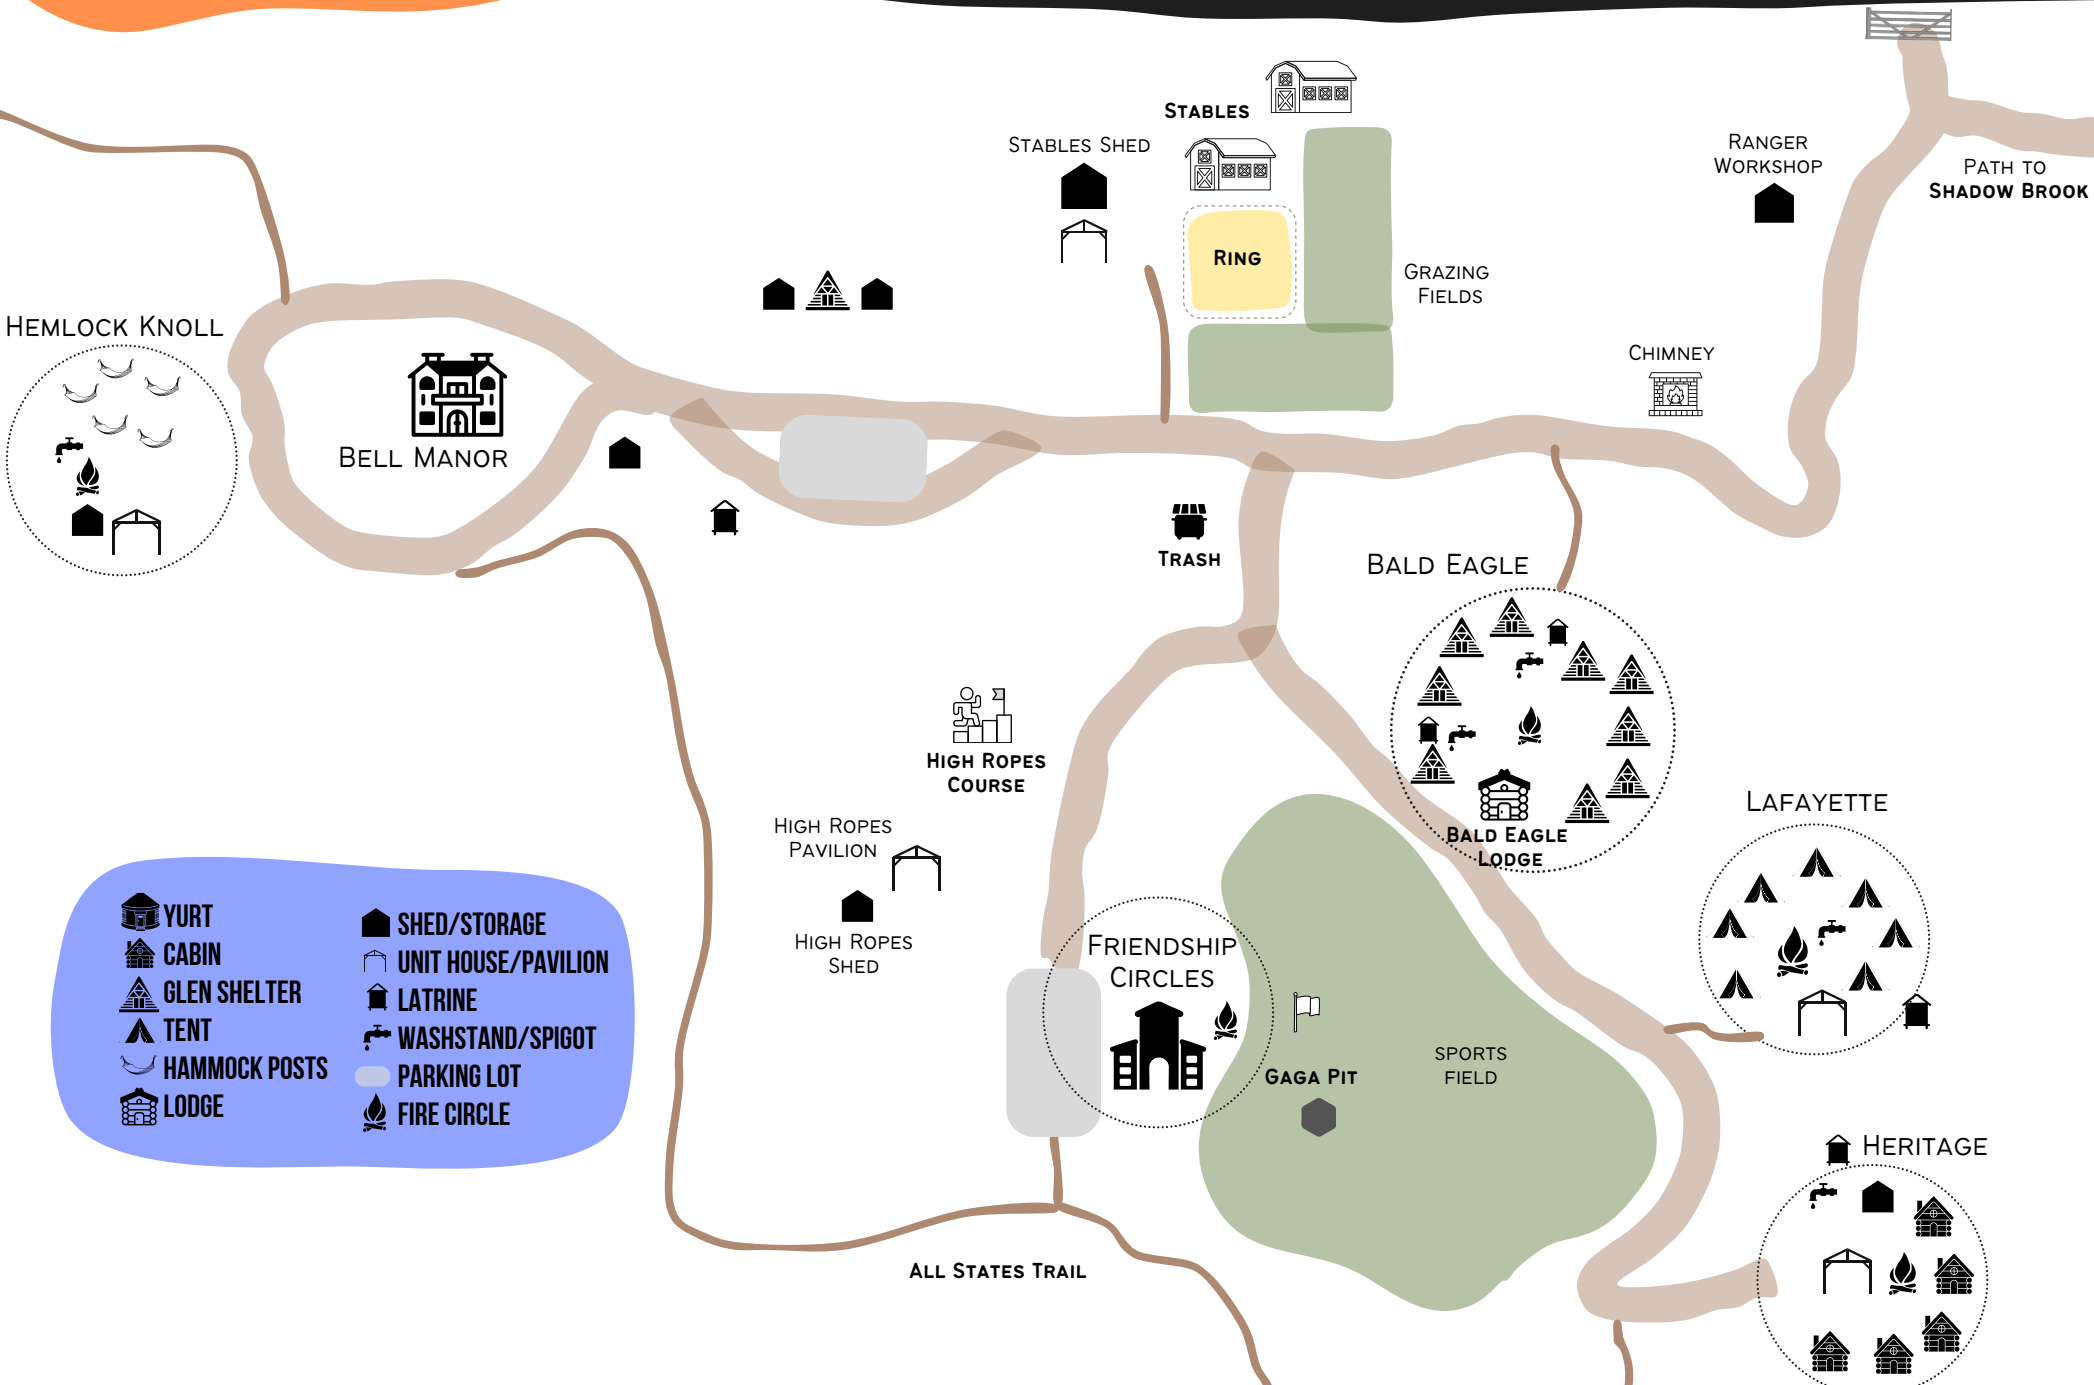

Camp Conowingo

CHIMNEY TRAIL

374 BELL MANOR RD, CONOWINGO, MD 21918

BELL MANOR ROAD

HEMLOCK KNOLL

BELL MANOR

STABLES

STABLES SHED

RING

GRAZING FIELDS

RANGER WORKSHOP

PATH TO SHADOW BROOK

CHIMNEY

TRASH

BALD EAGLE

HIGH ROPES COURSE

HIGH ROPES PAVILION

HIGH ROPES SHED

FRIENDSHIP CIRCLES

BALD EAGLE LODGE

LAFAYETTE

SPORTS FIELD

GAGA PIT

HERITAGE

ALL STATES TRAIL

YURT

CABIN

GLEN SHELTER

TENT

HAMMOCK POSTS

LODGE

SHED/STORAGE

UNIT HOUSE/PAVILION

LATRINE

WASHSTAND/SPIGOT

PARKING LOT

FIRE CIRCLE