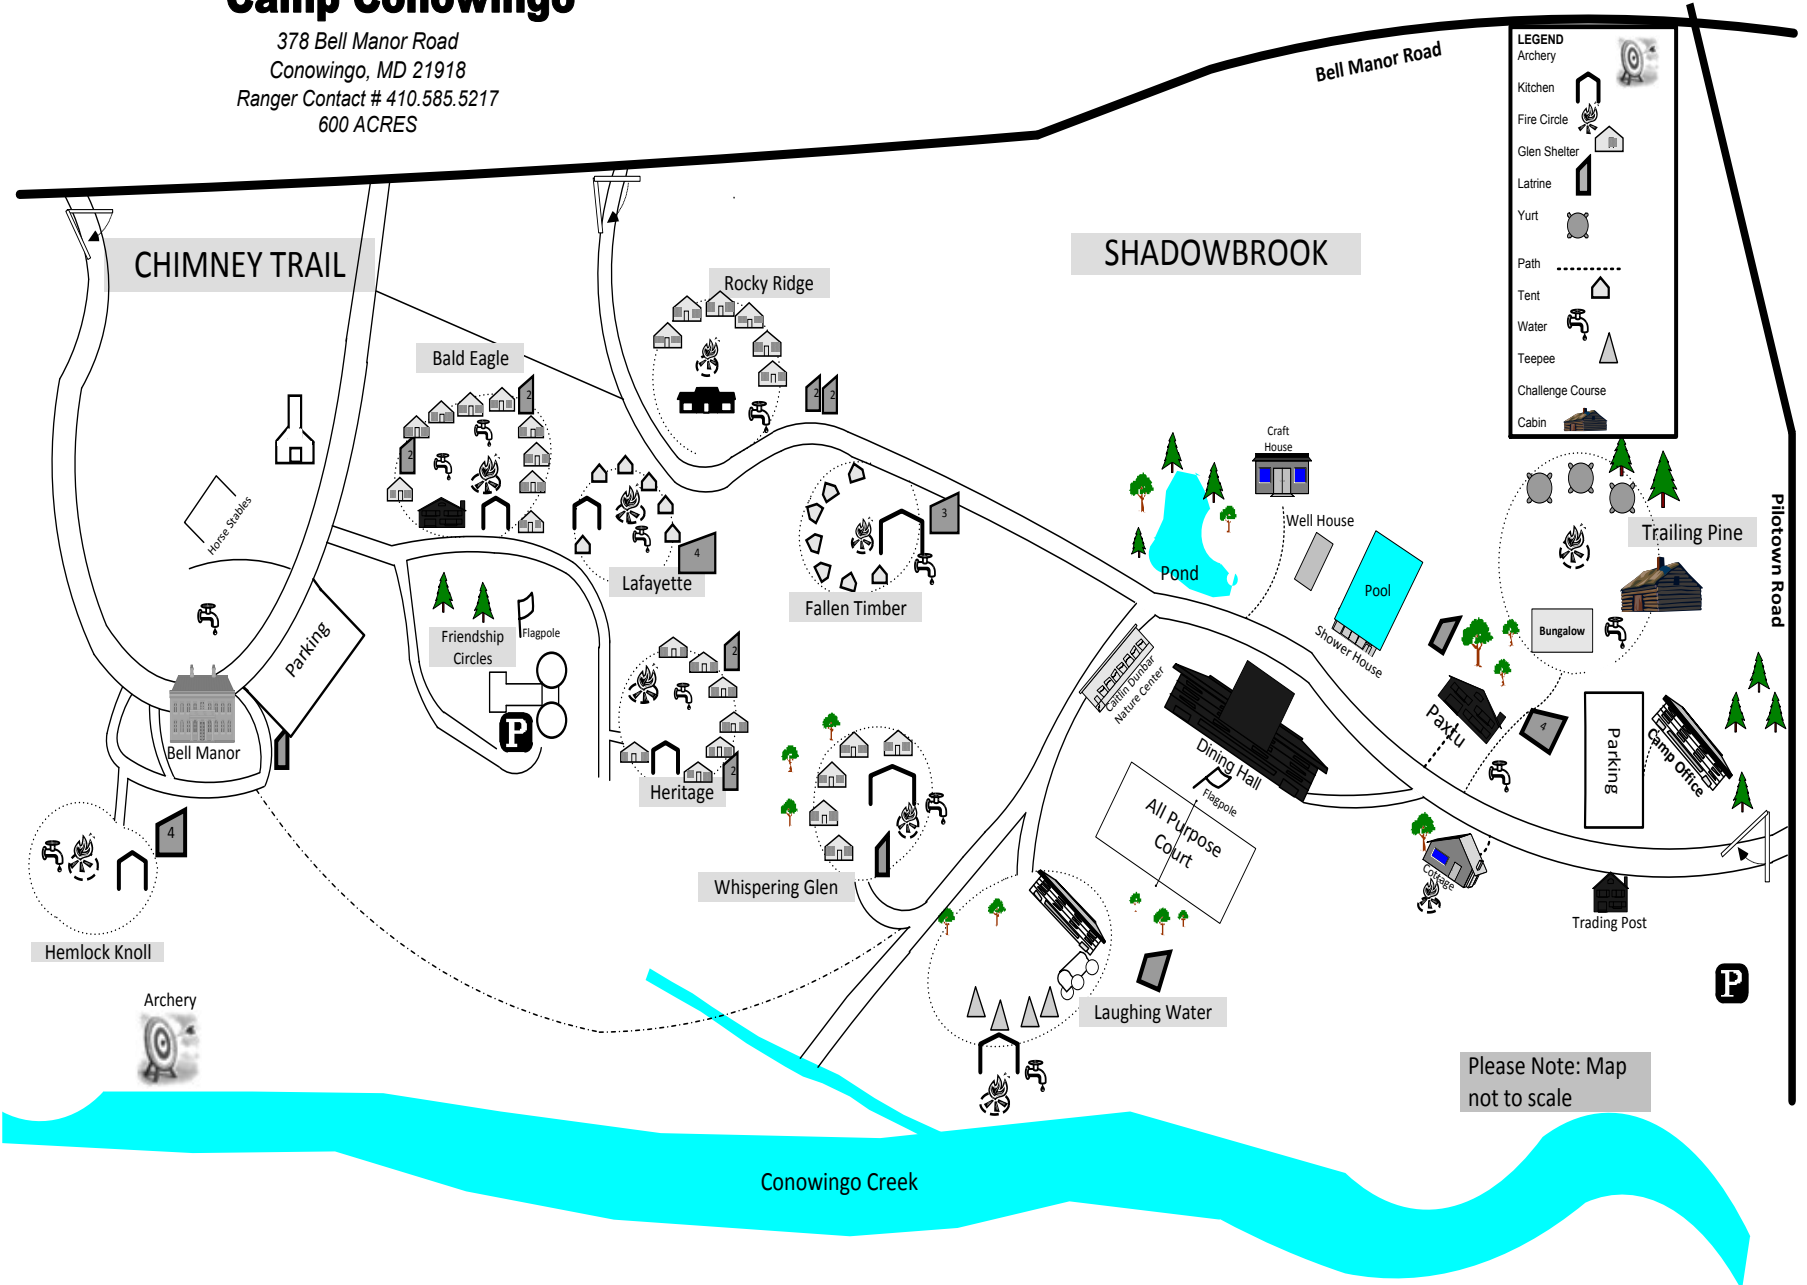

Camp Conowingo

378 Bell Manor Road
 Conowingo, MD 21918
 Ranger Contact # 410.585.5217
 600 ACRES

LEGEND	
Archery	
Kitchen	
Fire Circle	
Glen Shelter	
Latrine	
Yurt	
Path	
Tent	
Water	
Teepee	
Challenge Course	
Cabin	

Please Note: Map not to scale